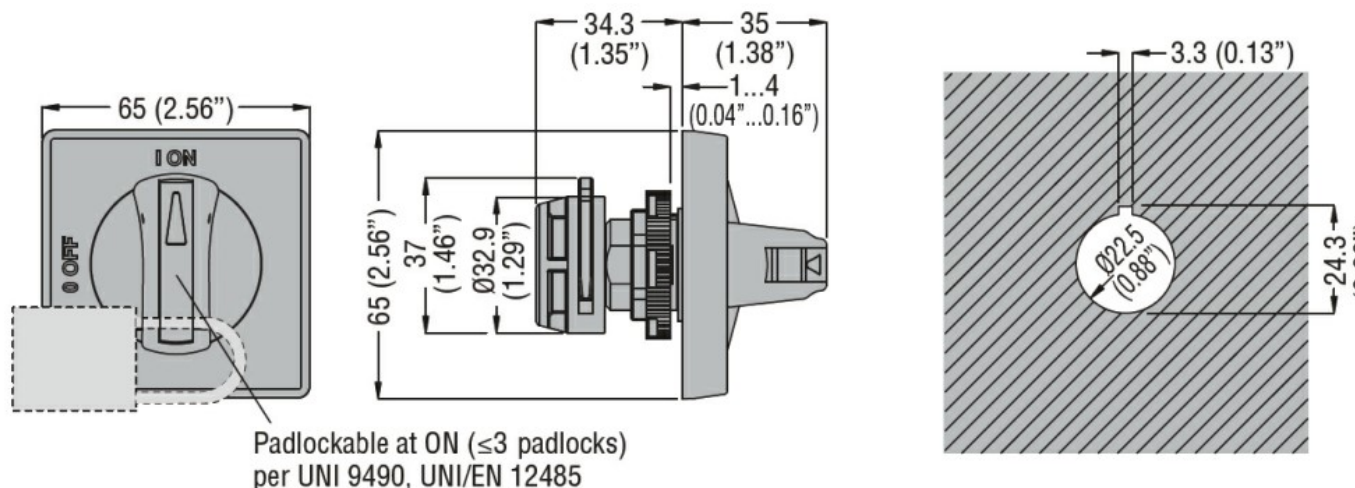

MANER PENTRU USA, POSIBILITATE LACAT. GALBEN-ROSU, ROTATIV, PENTRU GA...A, GA063SA, GA016C-GA040C SI GA...D. RING FIXING. PROTRUDING SELECTOR, PADLOCKABLE AT ON (PER UNI 9490 AND UNI EN 12845 - FIREFIGHTING SYSTEMS); 5MM/0.2". IEC IP65/UL TYPE 4X

Dimensiuni

Certificari si conformitate

Conformitate

CSA C22.2

IEC/EN 60947-1

IEC/EN 60947-3

UL508

UL98