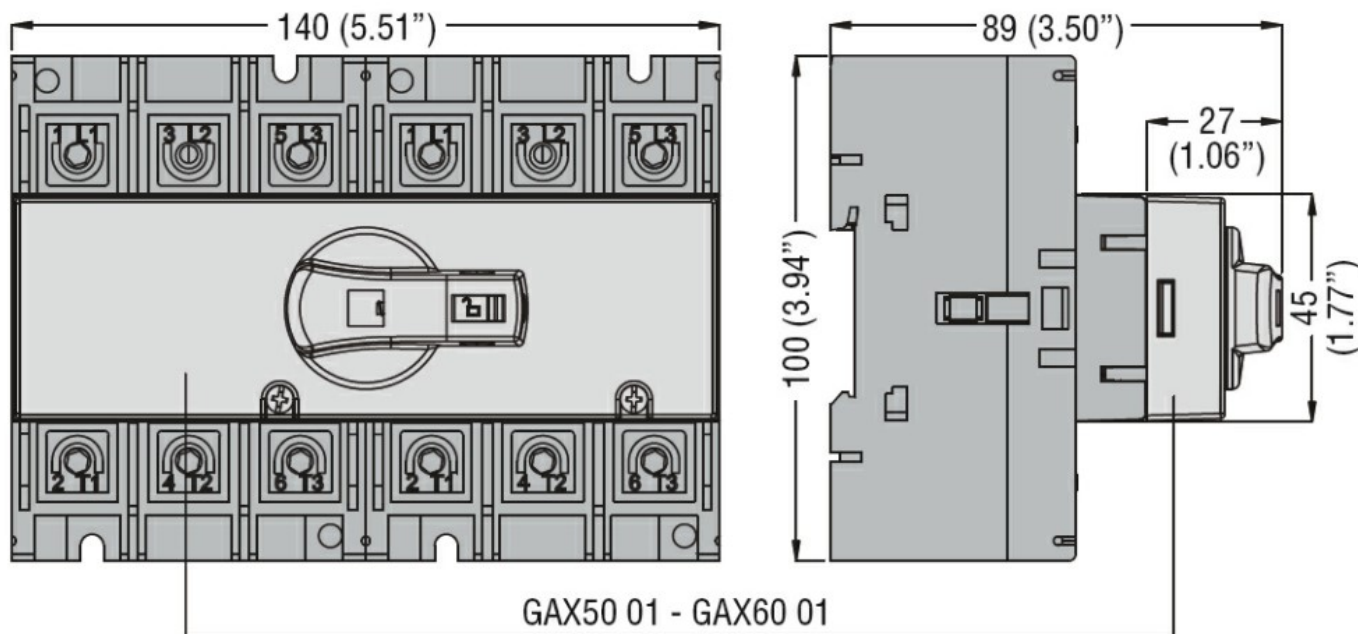

Dimensiuni

Certificari si conformitate

Conformitate

CSA C22.2
IEC/EN 60947-1
IEC/EN 60947-3
IEC/EN 60947-5-1
UL508
UL98

Certificari

CSA C22.2 n°4
cULus according to UL98
EAC

Clasificare ETIM

ETIM 8.0