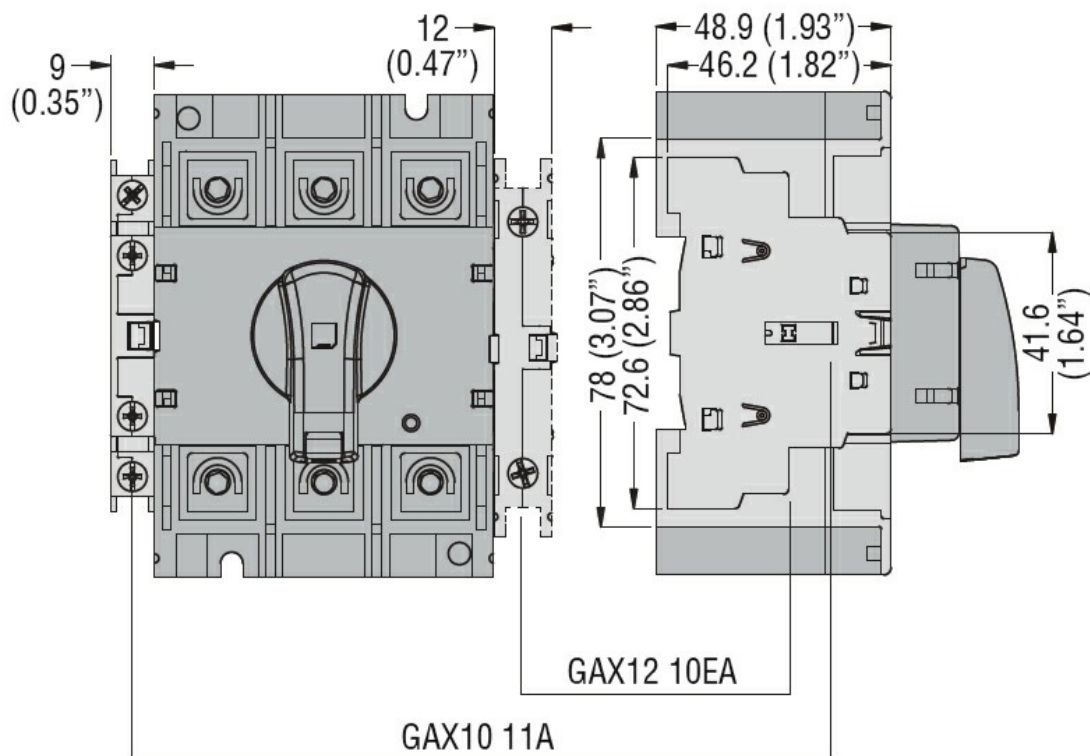

Dimensiuni

Diagrame de cablare

GAX11... - GAX12...

Certificari si conformitate

Conformitate

CSA C22.2

IEC/EN 60947-1

IEC/EN 60947-3

IEC/EN 60947-5-1

UL508

UL98

Certificari

CCC

CSA C22.2 n°14

cULus according to UL508

EAC