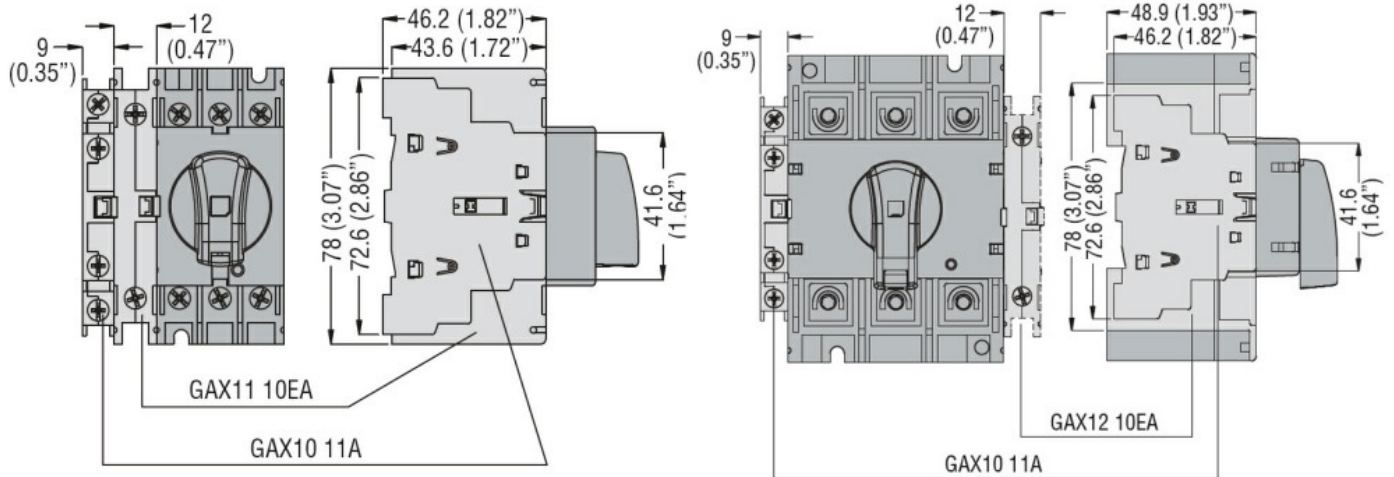

Dimensiuni

Diagrame de cablare

Auxiliary contacts
GAX10...

Certificari si conformitate

Conformitate

CSA C22.2

IEC/EN 60947-1

IEC/EN 60947-3

IEC/EN 60947-5-1

UL508

UL98

Certificari

CCC

CSA C22.2 n°14

cULus according to UL508

EAC