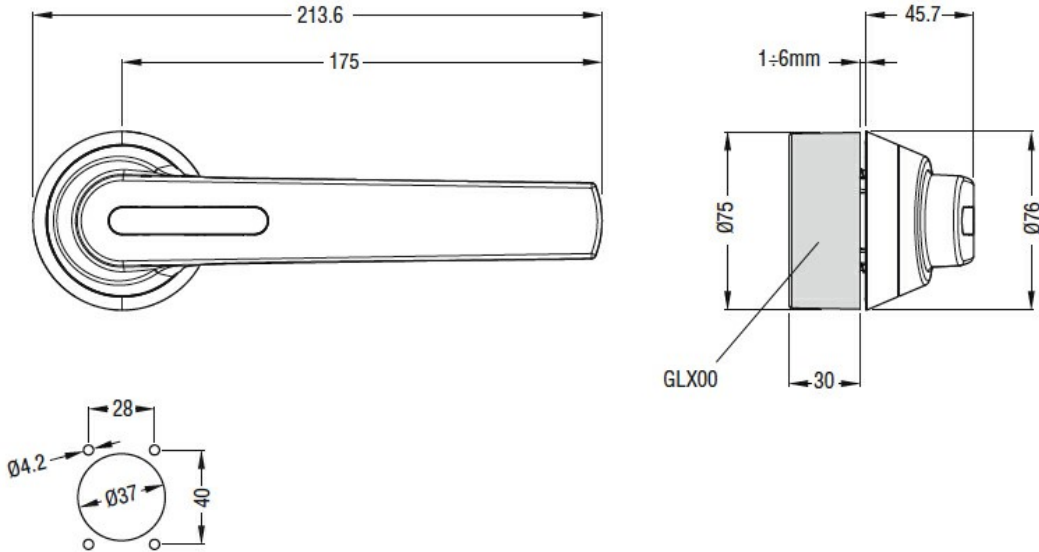

**Dimensions**

**Certifications and compliance**

**Compliance**

IEC/EN 60947-1

IEC/EN 60947-3

**Certifications**

cULus

**ETIM classification**

ETIM 8.0

EC000230 -  
 Door coupling  
 handle for  
 switchgear