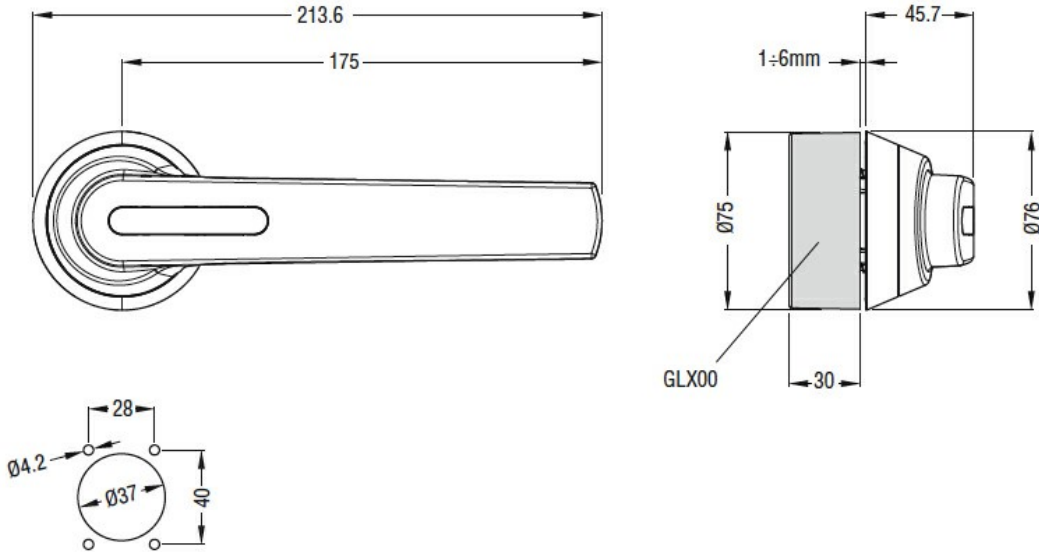

**Dimensions**

**Certifications and compliance**

**Compliance**

IEC/EN 60947-1

IEC/EN 60947-3

**Certifications**

cULus

**ETIM classification**

ETIM 8.0

EC000230 -  
Door coupling  
handle for  
switchgear