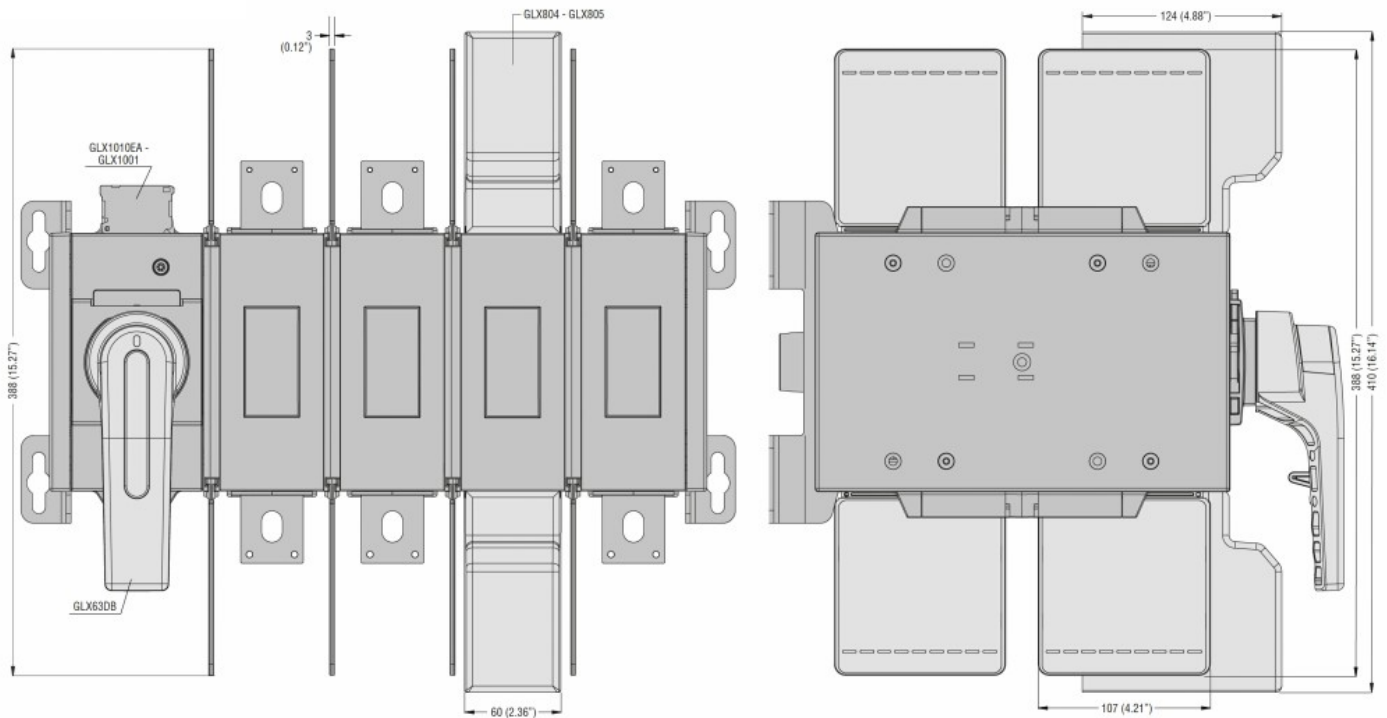

Product designation
Product type designation

Terminal cover
GLX8

Dimensions

Certifications and compliance

Compliance

IEC/EN 60947-1
IEC/EN 60947-3

Certifications

cULus

ETIM classification

ETIM 8.0

EC002498 -
Accessories/spare
parts for low-
voltage switch
technology