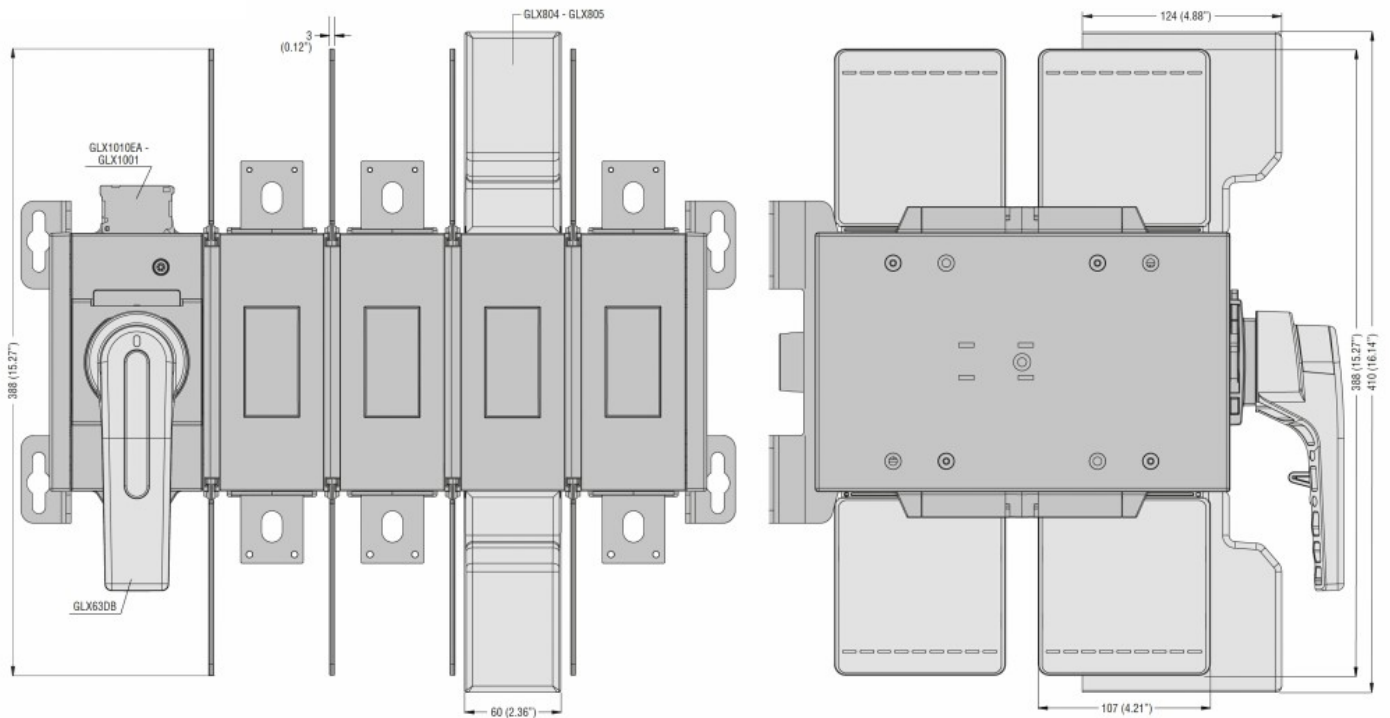

Product designation
Product type designation

Terminal cover
GLX8

Dimensions

Certifications and compliance

Compliance

IEC/EN 60947-1
IEC/EN 60947-3

Certifications

cULus

ETIM classification

ETIM 8.0

EC002498 -
Accessories/spare
parts for low-
voltage switch
technology