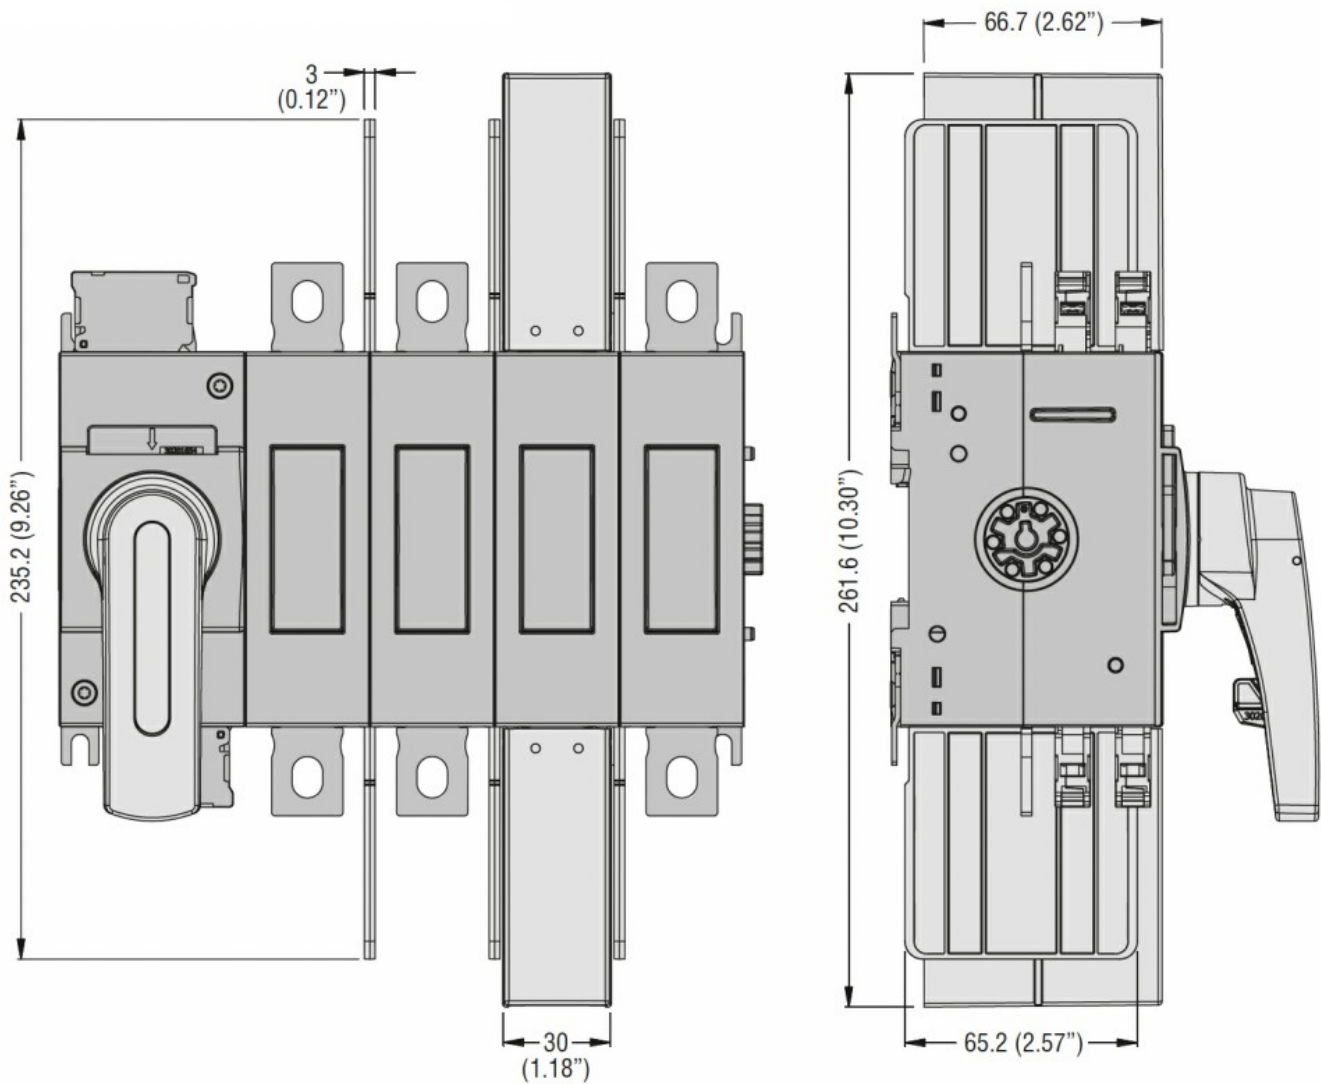

Product designation
Product type designation

Terminal cover
GLX8

Dimensions

Certifications and compliance

Compliance

IEC/EN 60947-1
IEC/EN 60947-3

Certifications

cULus

ETIM classification

ETIM 8.0

EC002498 -
Accessories/spare
parts for low-
voltage switch
technology