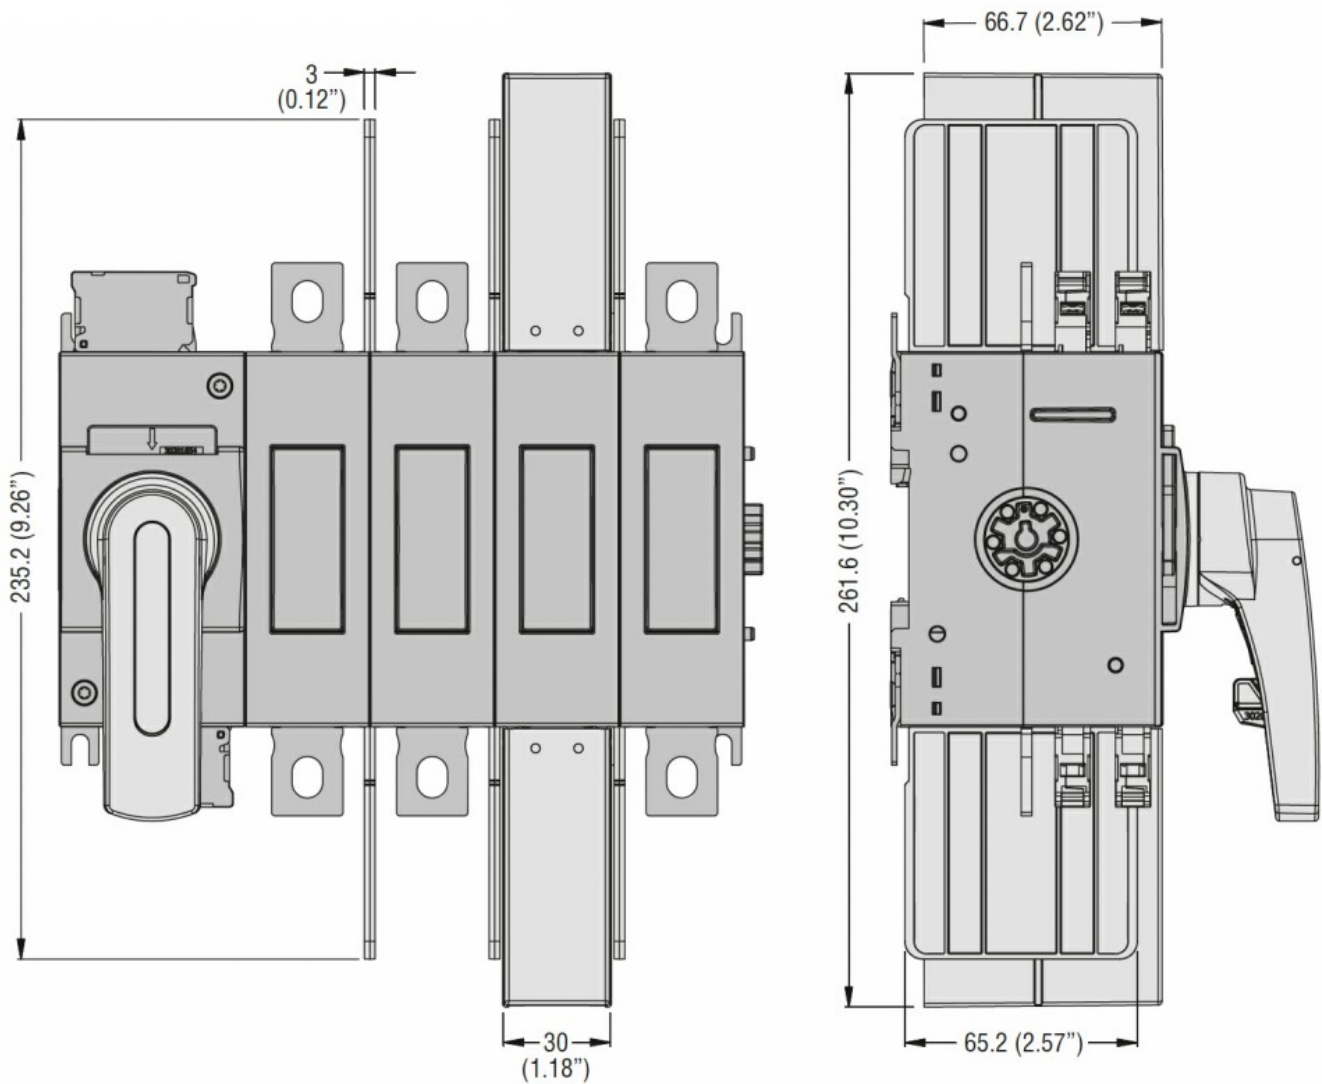

Product designation
Product type designation

Terminal cover
GLX8

Dimensions

Certifications and compliance

Compliance

IEC/EN 60947-1
IEC/EN 60947-3

Certifications

cULus

ETIM classification

ETIM 8.0

EC002498 -
Accessories/spare
parts for low-
voltage switch
technology