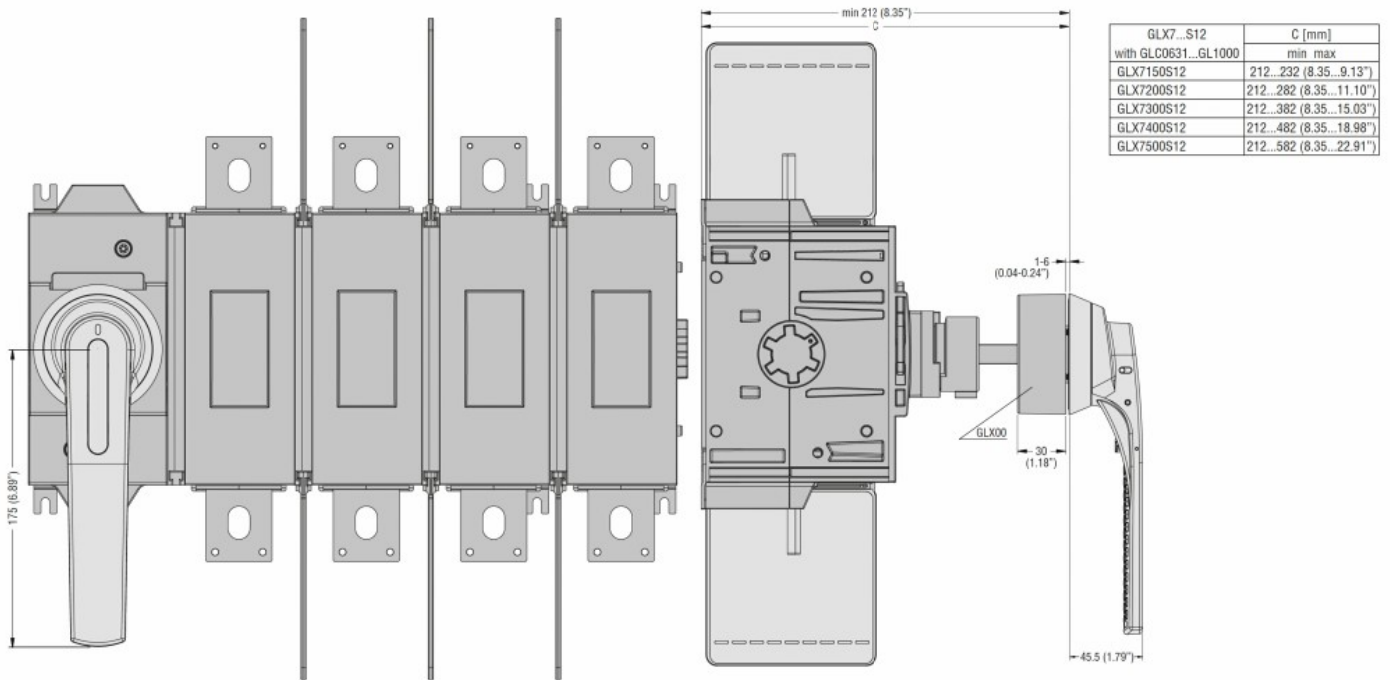

**Dimensions**

**Certifications and compliance**

**Certifications**

cULus

**ETIM classification**

ETIM 8.0

EC002498 -  
Accessories/spare  
parts for low-  
voltage switch  
technology