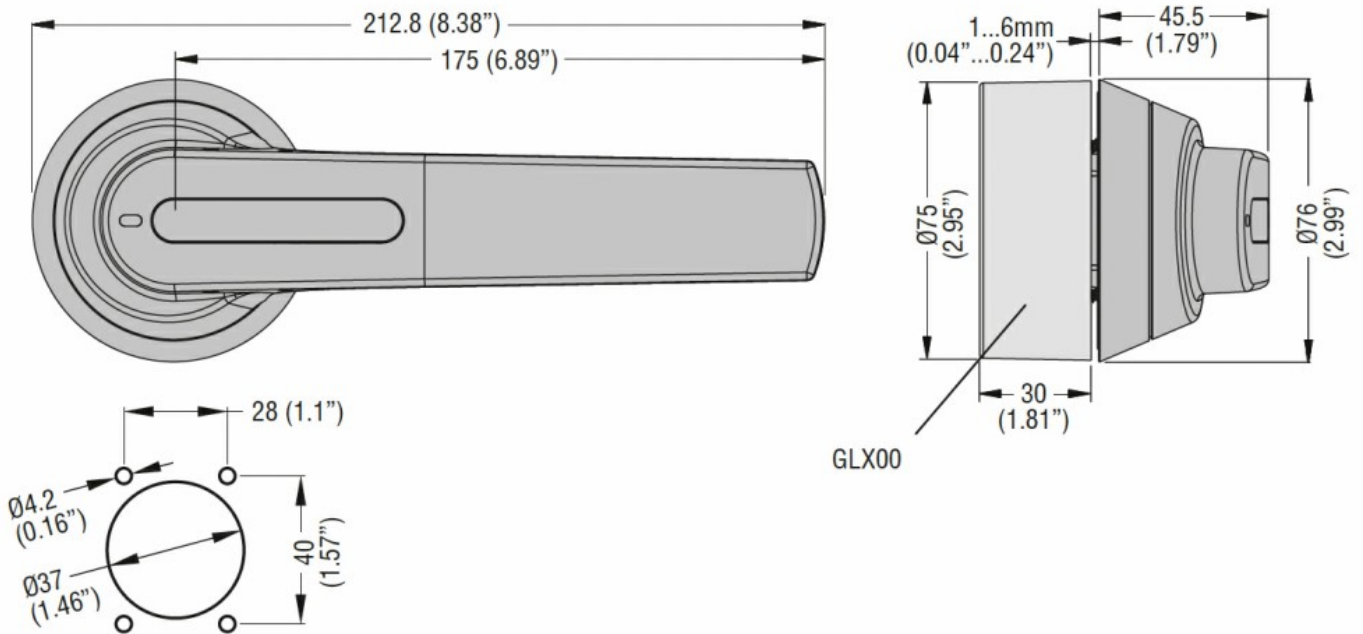

Product designation  
Product type designation

Handle  
GLX6

**Dimensions**

**Certifications and compliance**

Compliance

IEC/EN 60947-1  
IEC/EN 60947-3

Certifications

cULus

**ETIM classification**

ETIM 8.0

EC000230 -  
Door coupling  
handle for  
switchgear