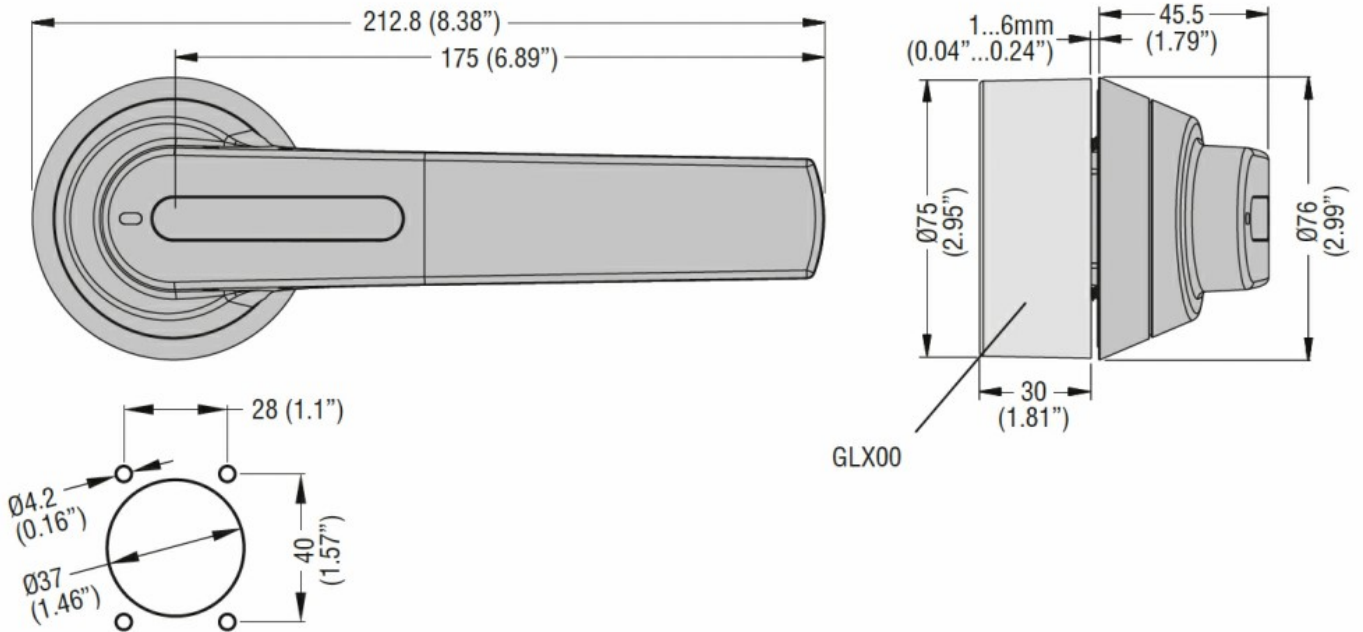

Product designation
Product type designation

Handle
GLX6

Dimensions

Certifications and compliance

Compliance

IEC/EN 60947-1
IEC/EN 60947-3

Certifications

cULus

ETIM classification

ETIM 8.0

EC000230 -
Door coupling
handle for
switchgear