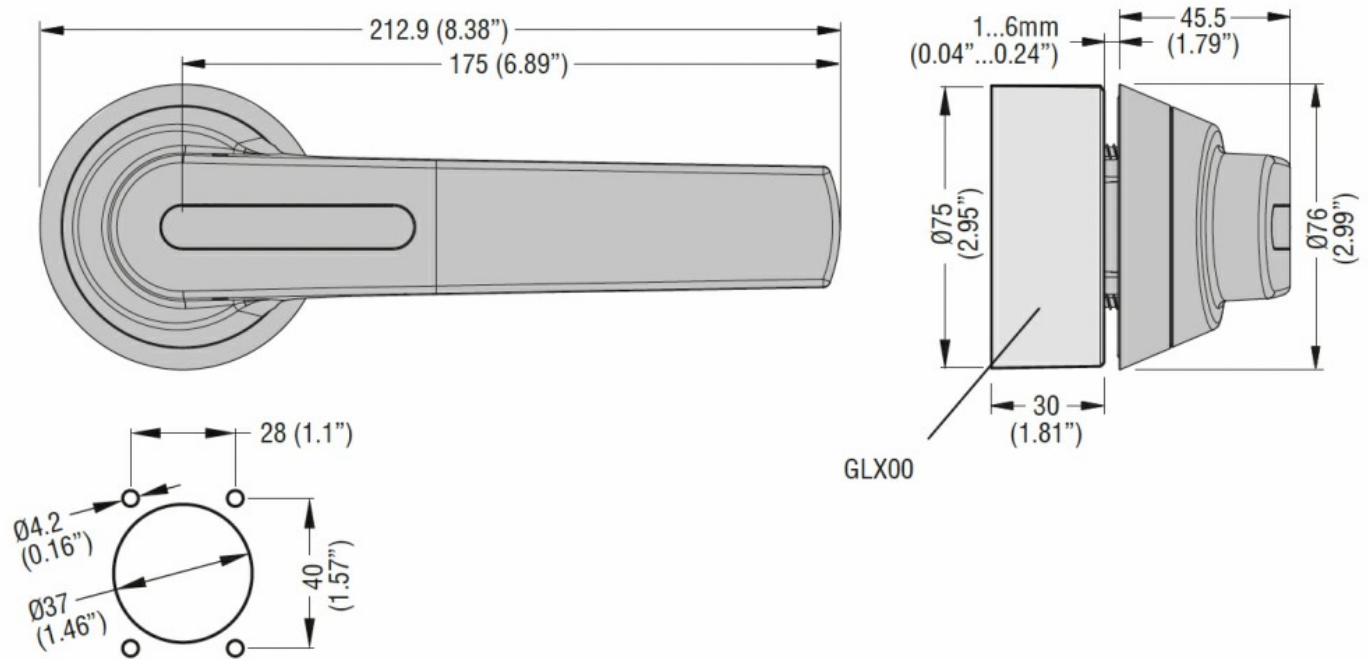

Product designation
Product type designation

Handle
GLX6

Dimensions

Certifications and compliance

Compliance

IEC/EN 60947-1

IEC/EN 60947-3

Certifications

cULus

ETIM classification

ETIM 8.0

EC000230 -
Door coupling
handle for
switchgear