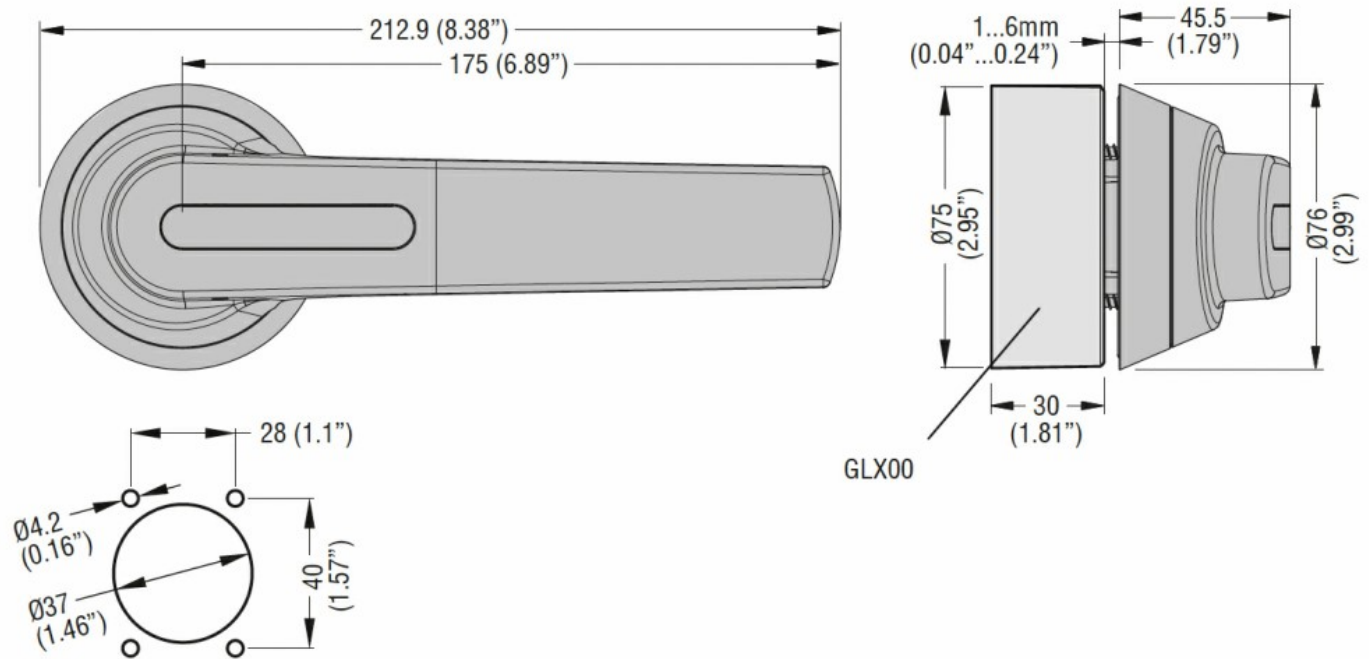

Product designation
 Product type designation

Handle
 GLX6

Dimensions

Certifications and compliance

Compliance

IEC/EN 60947-1
 IEC/EN 60947-3

Certifications

cULus

ETIM classification

ETIM 8.0

EC000230 -
 Door coupling
 handle for
 switchgear