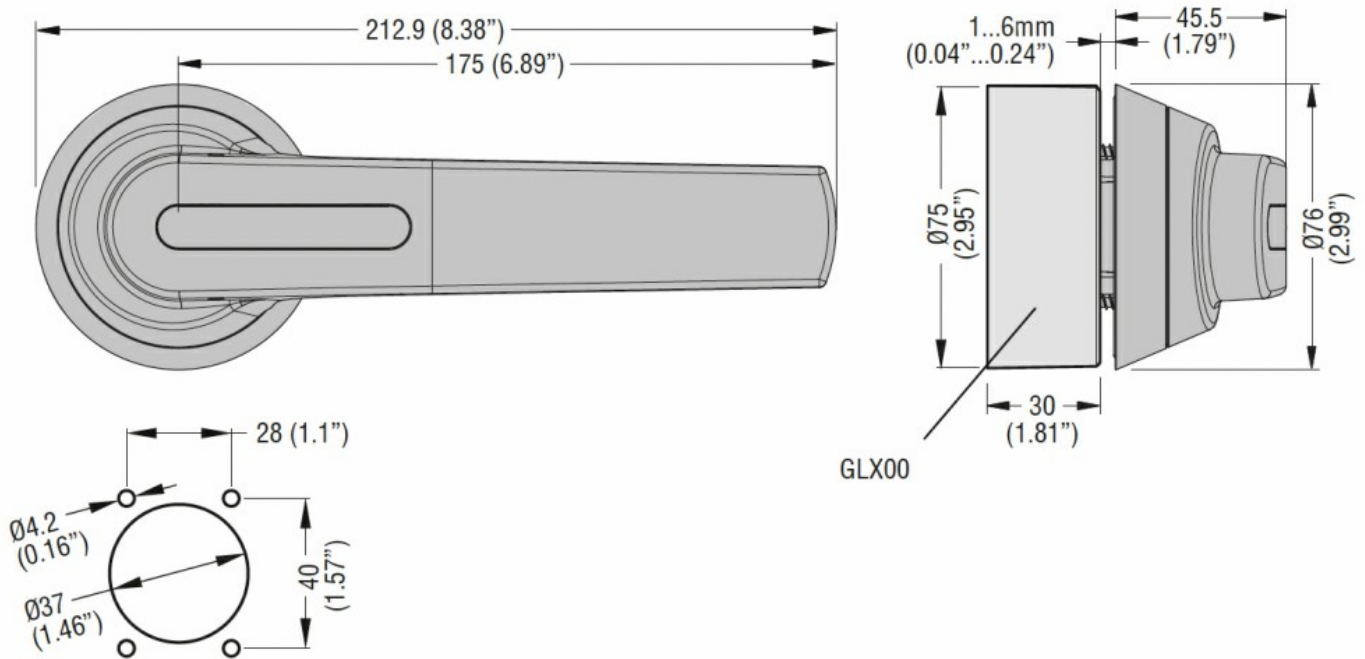

Product designation
Product type designation

Handle
GLX6

Dimensions

Certifications and compliance

Compliance

IEC/EN 60947-1

IEC/EN 60947-3

Certifications

cULus

ETIM classification

ETIM 8.0

EC000230 -
Door coupling
handle for
switchgear