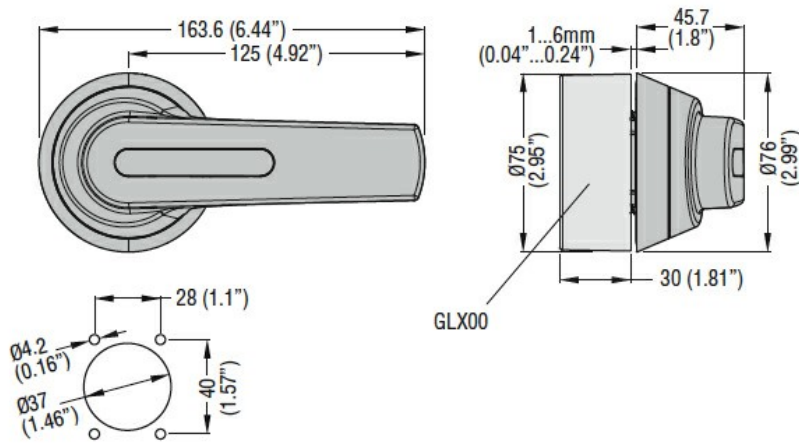

Product designation  
Product type designation

Handle  
GLX6

**Dimensions**

**Certifications and compliance**

Compliance

IEC/EN 60947-1  
IEC/EN 60947-3

Certifications

cULus

**ETIM classification**

ETIM 8.0

EC000230 -  
Door coupling  
handle for  
switchgear