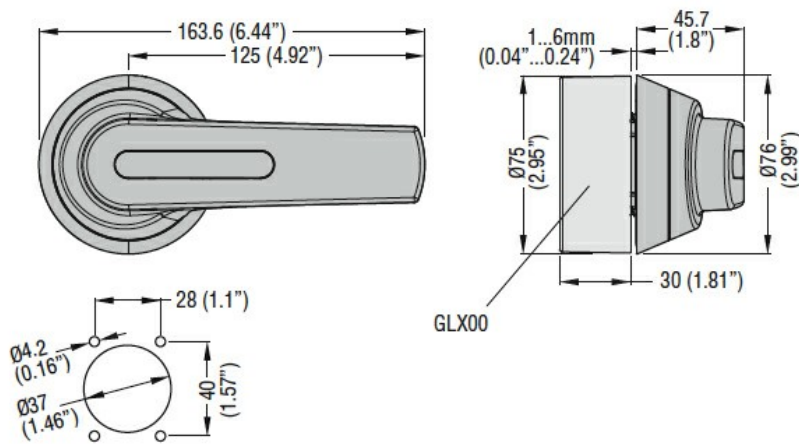

Product designation
Product type designation

Handle
GLX6

Dimensions

Certifications and compliance

Compliance

IEC/EN 60947-1
IEC/EN 60947-3

Certifications

cULus

ETIM classification

ETIM 8.0

EC000230 -
Door coupling
handle for
switchgear