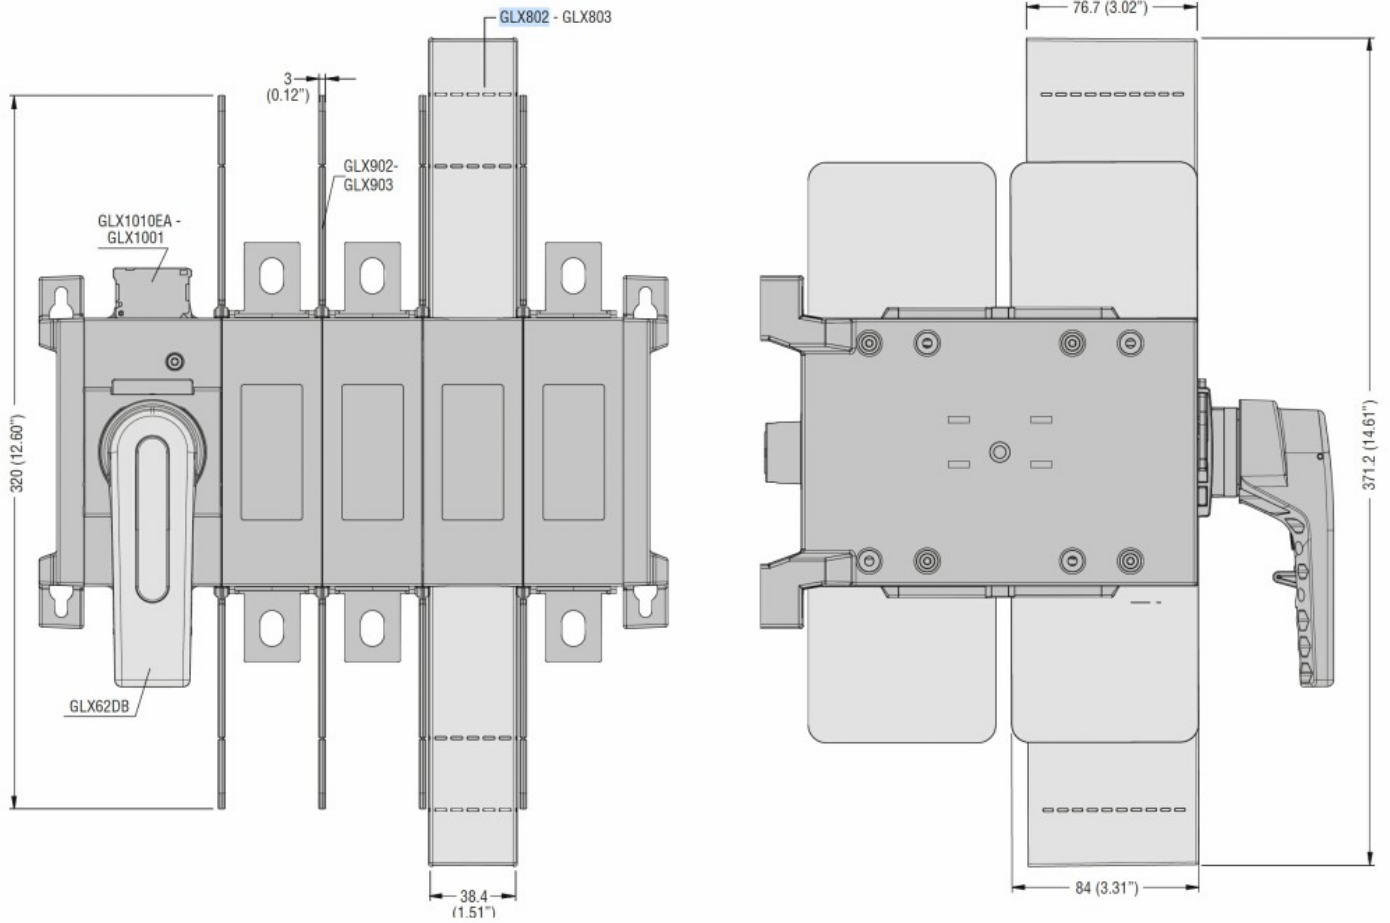

Dimensions
 GLXTU... auxiliary contacts

Wiring diagrams

Certifications and compliance

Compliance

IEC/EN 60947-1
 IEC/EN 60947-3

Certifications

cULus

ETIM classification

ETIM 8.0

EC000041 -
Auxiliary contact
block