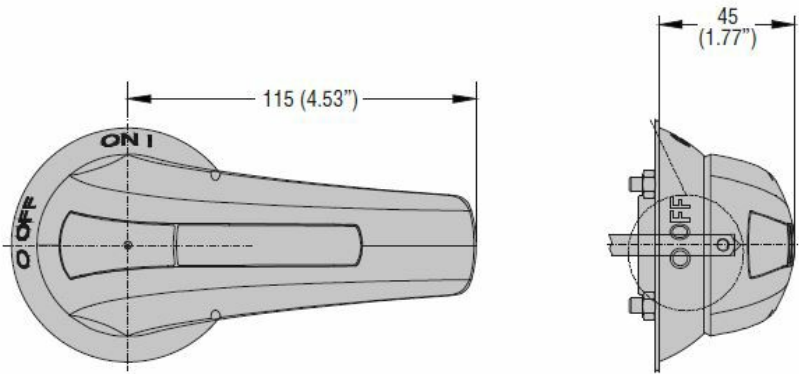

Product designation

Door coupling
 padlockable
 handles - Black
 GEF

Product type designation

Mechanical features

Weight

g 312

Dimensions

Certifications and compliance