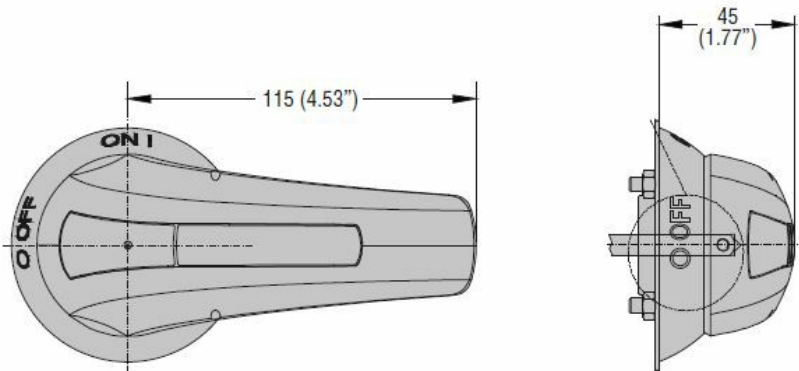

Product designation

Door coupling
padlockable
handles -
Red/yellow
GEF

Product type designation

Mechanical features

Weight

g 312

Dimensions

Certifications and compliance