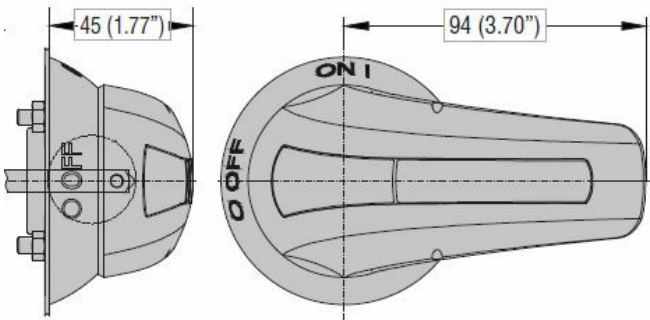

Product designation

Door coupling
padlockable
handles - Black
GEF

Product type designation

Mechanical features

Weight

g 302

Dimensions

Certifications and compliance