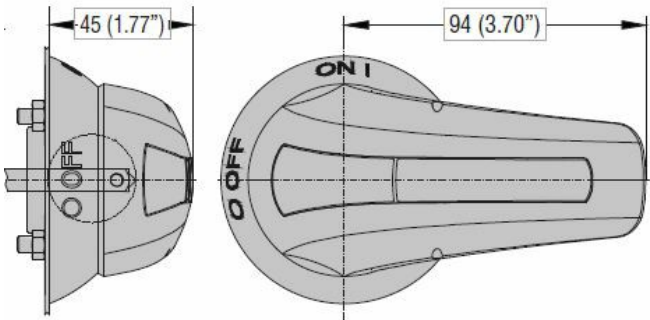

Product designation

Door coupling
padlockable
handles -
Red/yellow
GEF

Product type designation

Mechanical features

Weight

g 302

Dimensions

Certifications and compliance