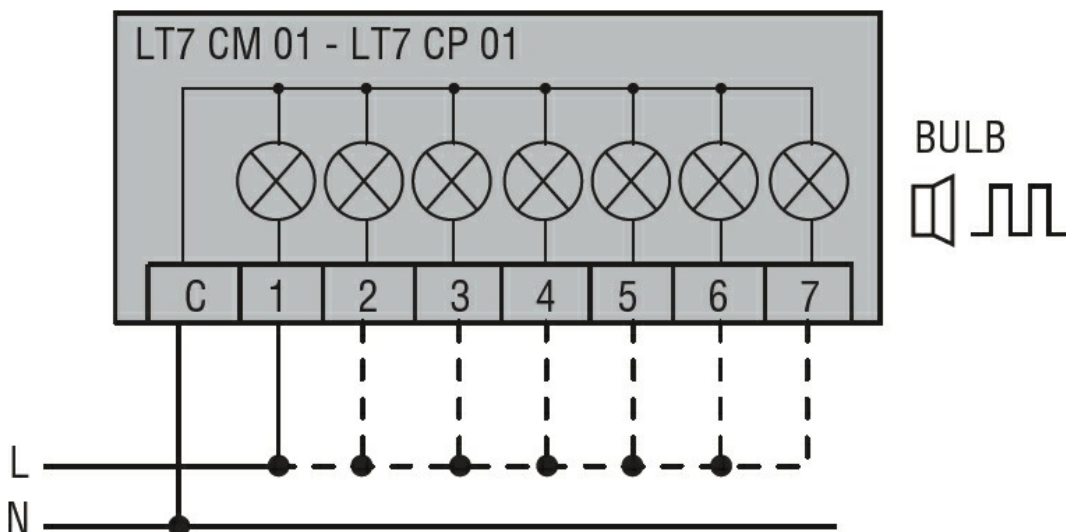

#### Caracteristici generale

Diametru	mm - inch	70 / 2.75
Tensiune de alimentare (AC)	V	24
Tensiune de alimentare (DC)	V	24
Culoare		Albastru
grad de protectie IEC		IP65

#### Dimensiuni

Diagrame de cablare

Connect terminals C and 1 as indicated to power the first module.  
If other modules are fitted, the respective terminals must be connected accordingly.

Certificari si conformitate