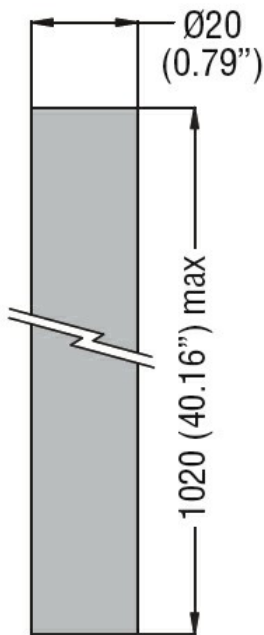

Extension tube  
for metal bases  
for multicoloured  
signal towers  
70mm/2.75" and  
signal towers  
70mm/2.75" -  
420mm/16.53"  
8LT7TM0400

Product designation

Product type designation

**General characteristics**

Diameter mm - inch 70 / 2.75

**Mechanical features**

Weight g 64

**Dimensions**

**Certifications and compliance**

Compliance /

Certificates /

**ETIM classification**

ETIM 8.0

EC001155 -  
Tube for signal  
tower