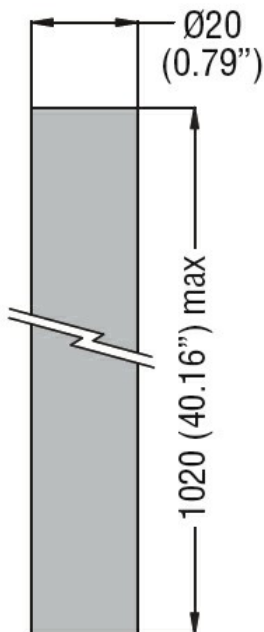

Extension tube for metal bases for multicoloured signal towers 70mm/2.75" and signal towers 70mm/2.75" - 520mm/20.74" 8LT7TM0200

Product designation

Product type designation

**General characteristics**

Diameter mm - inch 70 / 2.75

**Mechanical features**

Weight g 80

**Dimensions**

**Certifications and compliance**

Compliance /

Certificates /

**ETIM classification**

ETIM 8.0 EC001155 - Tube for signal tower