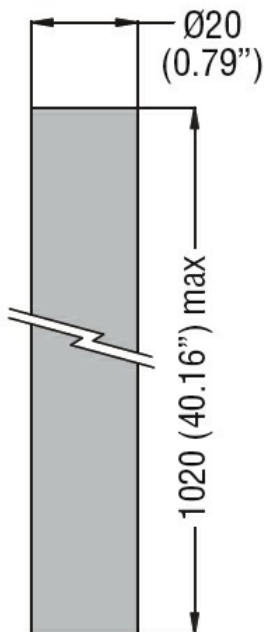

Extension tube for metal bases for multicoloured signal towers 70mm/2.75" and signal towers 70mm/2.75" - 220mm/8.66" 8LT7TM0100

Product designation

Product type designation

General characteristics

Diameter mm - inch 70 / 2.75

Mechanical features

Weight g 24

Dimensions

Certifications and compliance

Compliance /

Certificates /

ETIM classification

ETIM 8.0

EC001155 - Tube for signal tower