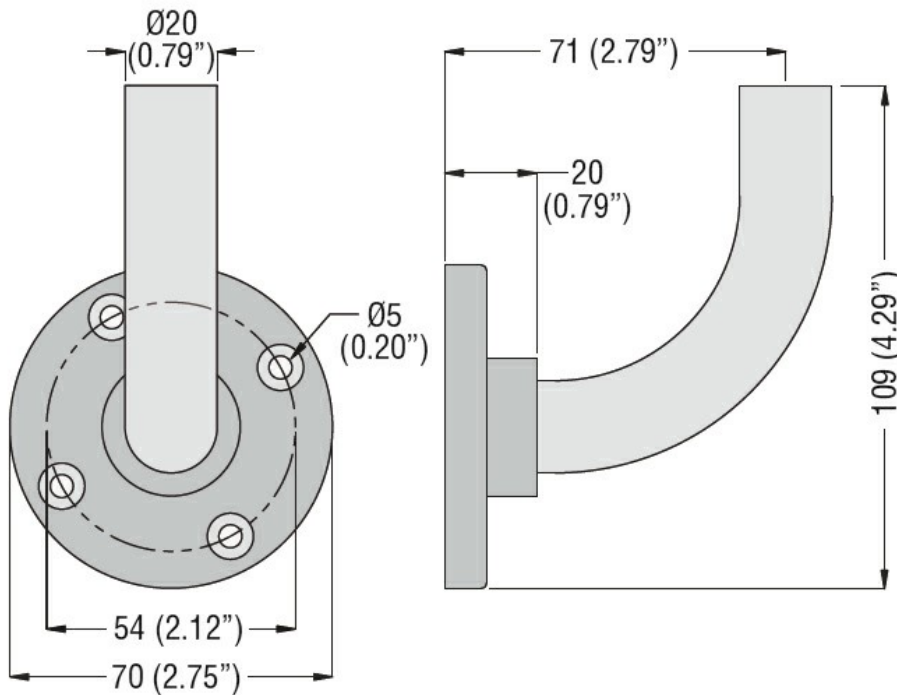

Fixing bases for multicoloured signal towers 70mm/2.75" and signal towers 70mm/2.75" - Wall mount 8LT7BM02

Product designation

Product type designation

General characteristics

Diameter	mm - inch	70 / 2.75
----------	-----------	-----------

Material	Metal
----------	-------

Mechanical features

Weight	g	184
--------	---	-----

Dimensions

Certifications and compliance

Compliance	/
------------	---

Certificates	/
--------------	---

ETIM classification

ETIM 8.0	EC001153 - Wall bracket for signal tower
----------	--