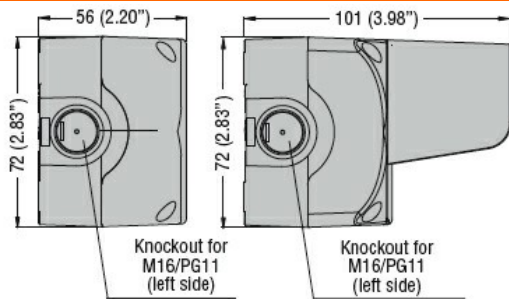

General characteristics

Colour

Grey

Dimensions

Certifications and compliance

Compliance

CSA C22.2 n° 14

IEC/EN 60947-1