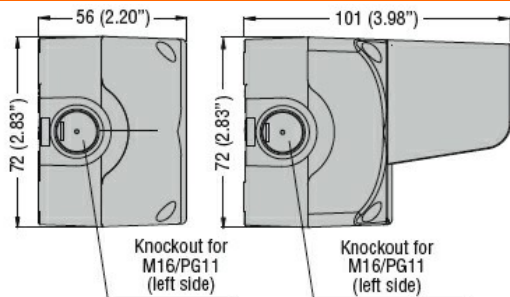

General characteristics

Colour Yellow

Dimensions

Certifications and compliance

Compliance

CSA C22.2 n° 14
IEC/EN 60947-1
IEC/EN 60947-5-1
UL508

Certificates

cULus
EAC