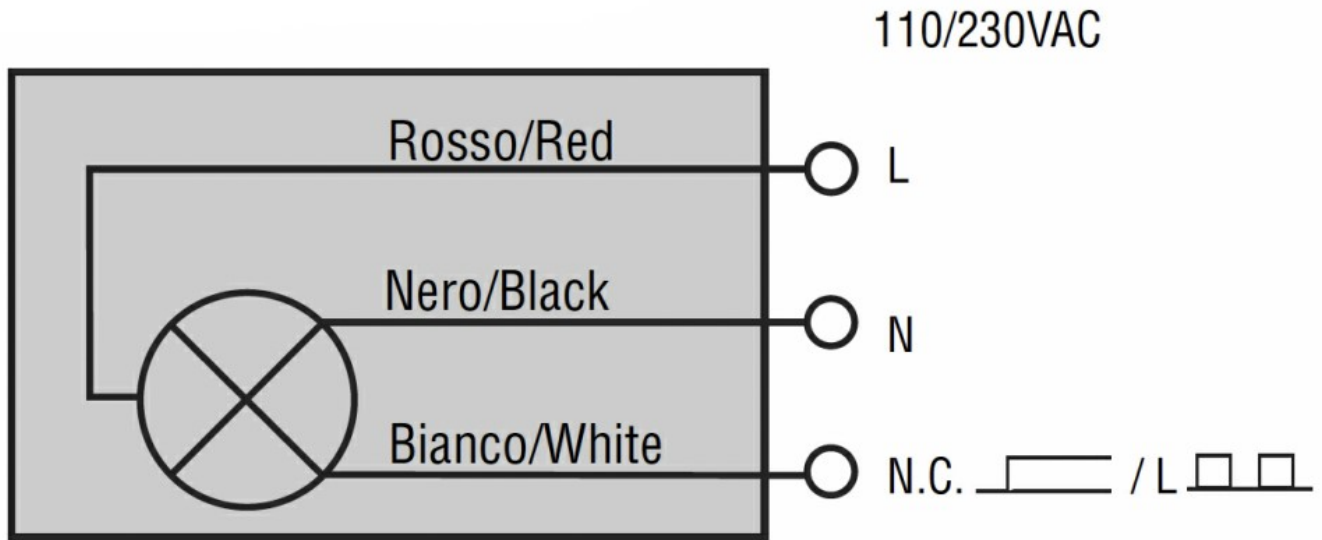

Certifications and compliance

Compliance

CSA C22.2 n° 14

IEC/EN 60947-1

IEC/EN 60947-5-1

UL508

Certificates

EAC