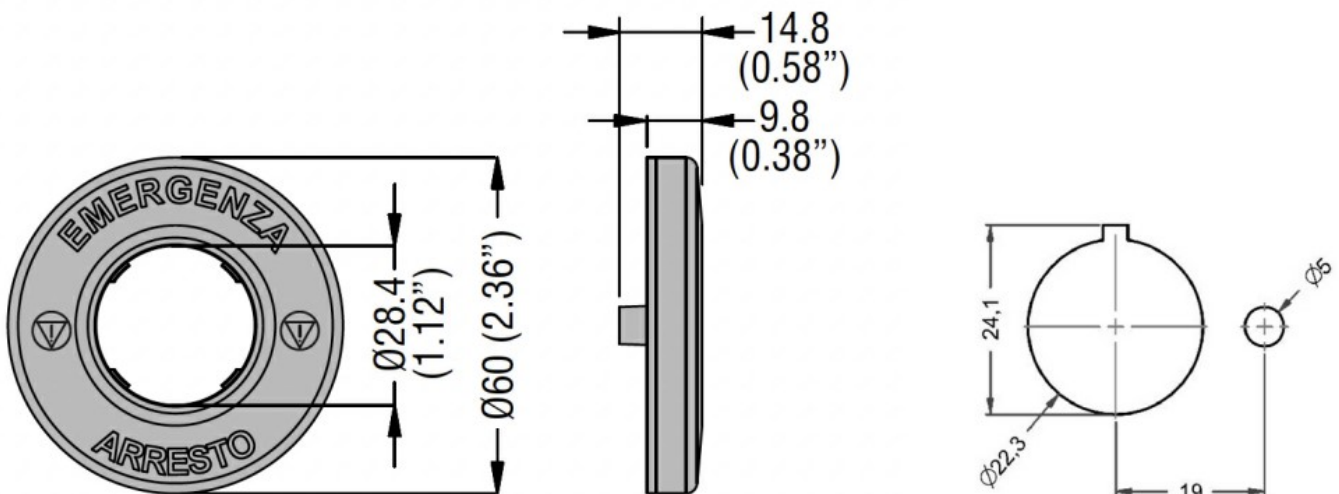

Product designation

Illuminated disk
for mushroom
head
pushbuttons -
ARRET
D'URGENCE/NOT
AUS/PARO
EMERGENCIA
LPXDAU

Product type designation

General characteristics

Colour Yellow

Electrical characteristics

Supply voltage (AC) V 110...120

Mechanical features

Operating position

allowable Any

Weight g 22

Ambient conditions

Temperature

Operating temperature

min °C -25
max °C +60

Storage temperature

min °C -40
max °C +85

Dimensions

Wiring diagrams