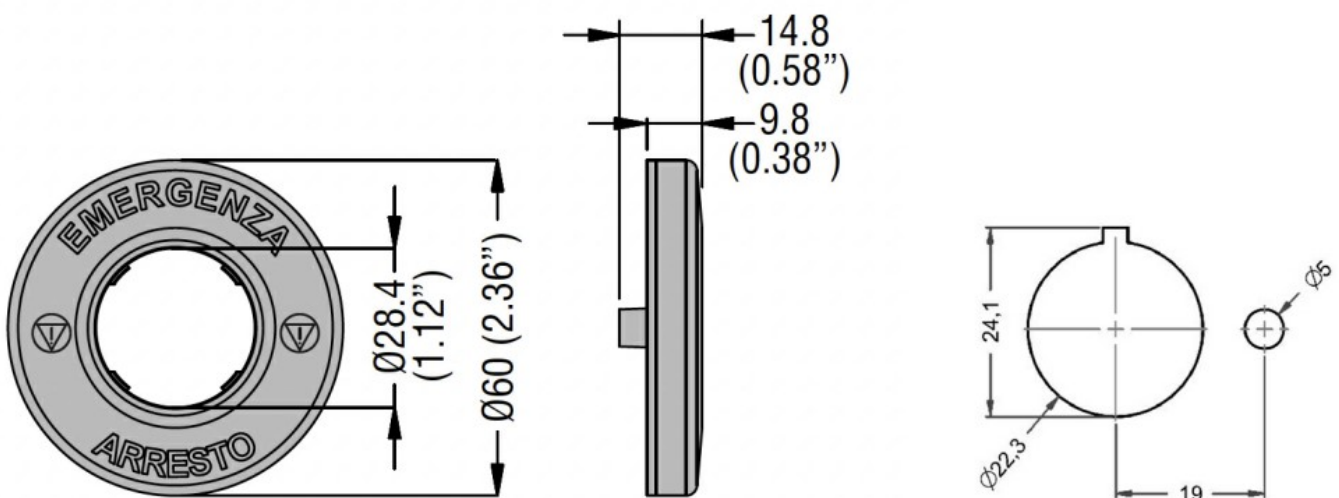

Illuminated disk
for mushroom
head
pushbuttons -
EMERGENZA
ARRESTO
LPXDAU

Product designation

Product type designation

General characteristics

Colour Yellow

Electrical characteristics

Supply voltage (AC) V 220...240

Mechanical features

Operating position

allowable Any

Weight g 22

Ambient conditions

Temperature

Operating temperature

min °C -25
max °C +60

Storage temperature

min °C -40
max °C +85

Dimensions

Wiring diagrams