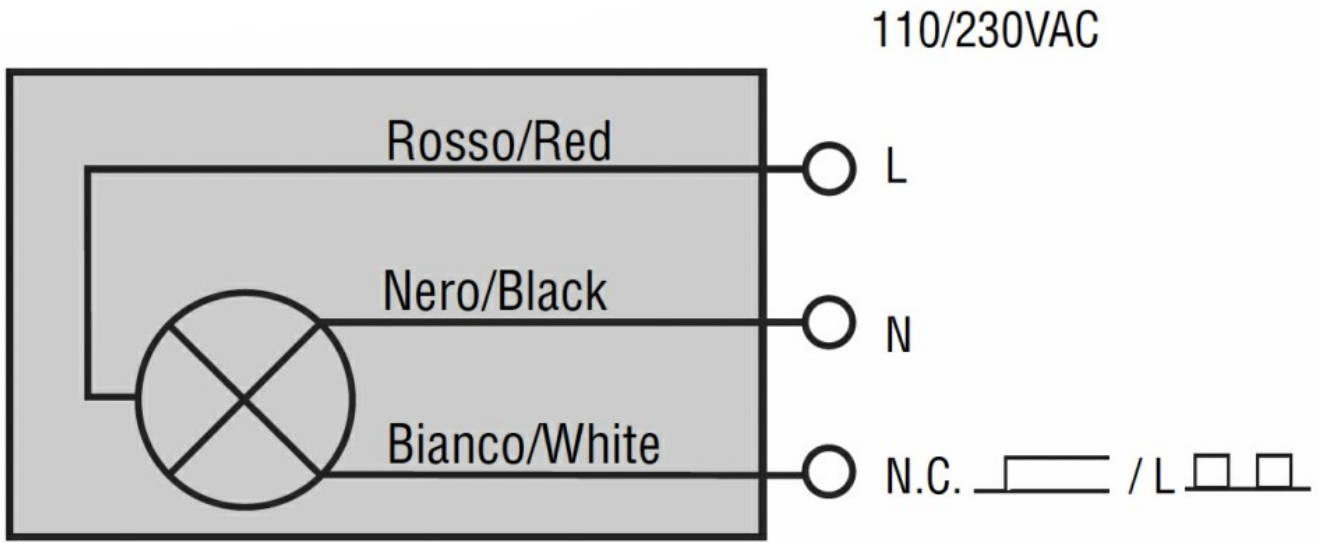

Certifications and compliance

Compliance

CSA C22.2 n° 14

IEC/EN 60947-1

IEC/EN 60947-5-1

UL508

Certificates

EAC