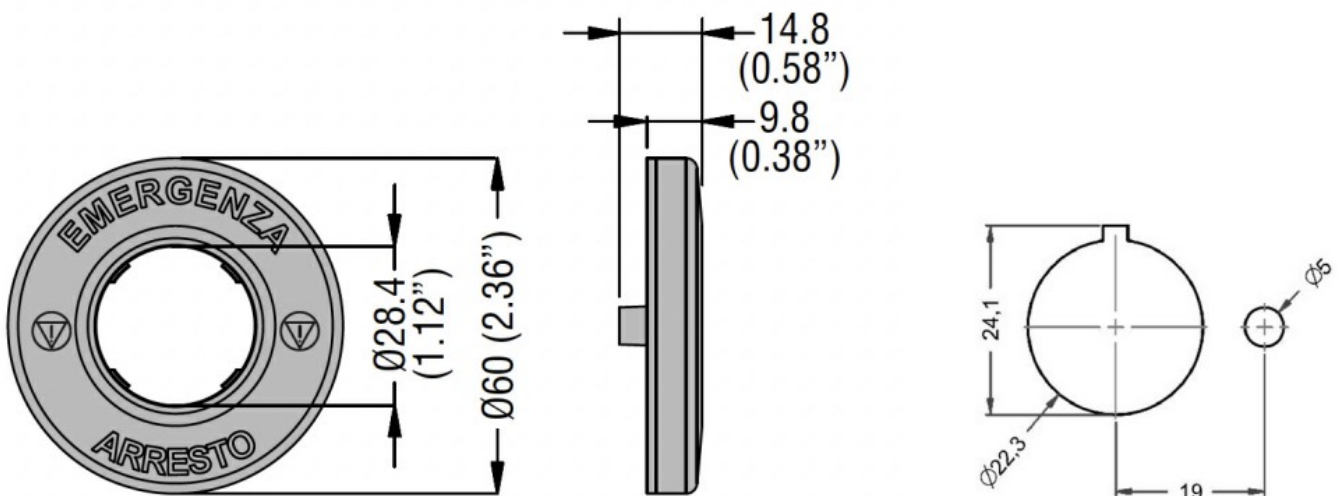

Product designation

Product type designation

General characteristics

Colour Yellow

Electrical characteristics

Supply voltage (AC) V 110...120

Mechanical features

Operating position

allowable Any

Weight g 22

Ambient conditions

Temperature

Operating temperature

min °C -25
max °C +60

Storage temperature

min °C -40
max °C +85

Dimensions

Wiring diagrams