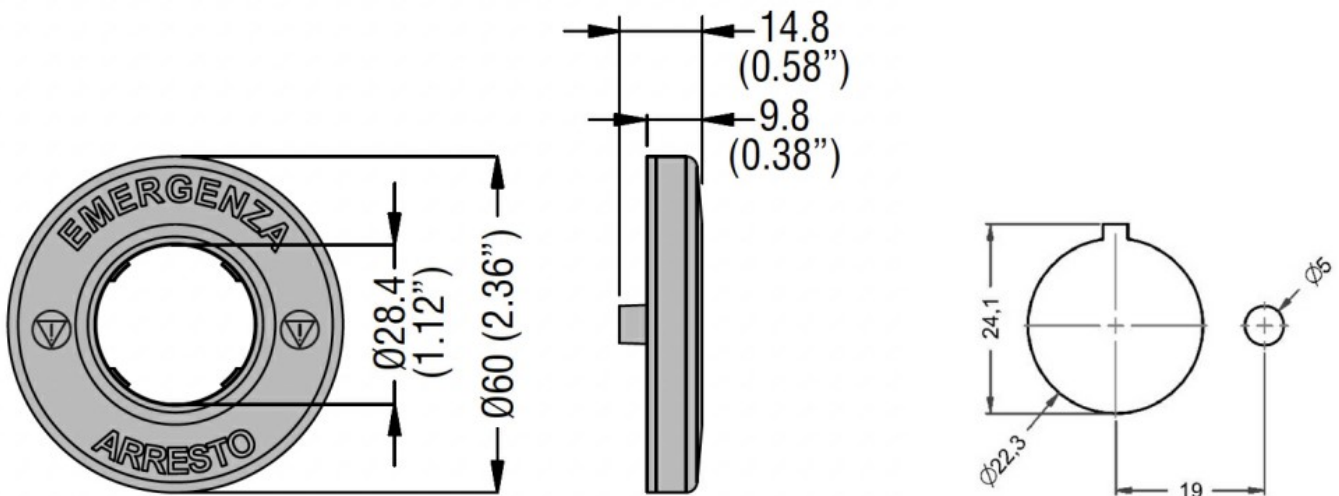

Product designation

Product type designation

General characteristics

Colour Yellow

Electrical characteristics

Supply voltage (AC) V 24

Supply voltage (DC) V 24

Mechanical features

Operating position allowable Any

Weight g 22

Ambient conditions

Temperature

	Operating temperature		min	°C	-25
			max	°C	+60

	Storage temperature		min	°C	-40
			max	°C	+85

Dimensions

Wiring diagrams