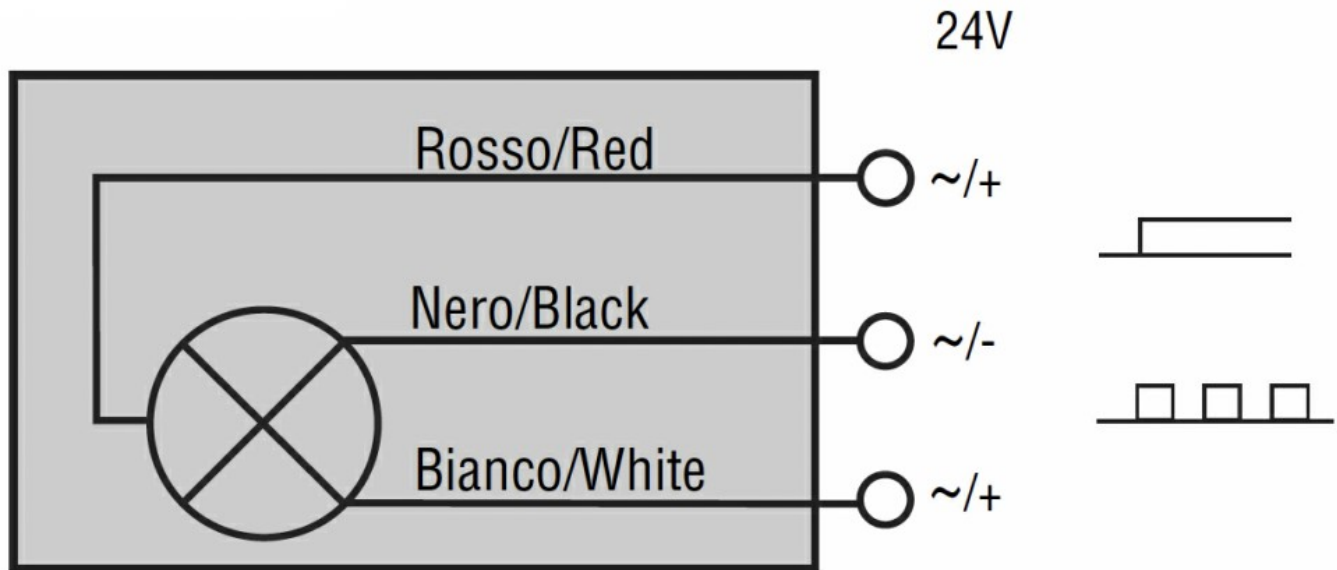

Certifications and compliance

Compliance

CSA C22.2 n° 14

IEC/EN 60947-1

IEC/EN 60947-5-1

UL508

Certificates

cULus

EAC