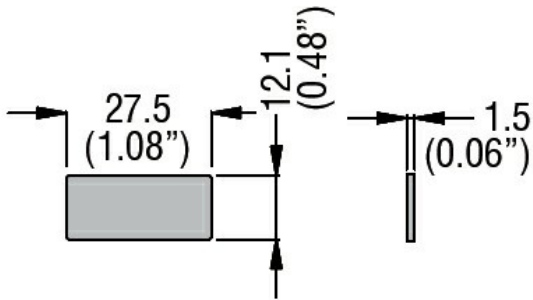

Product designation	Label with text for LPXAU100 legend holder - Sheet with 108 labels
Product type designation	customized text LPXAU208
<b>Mechanical features</b>	
Weight	g 5
<b>Dimensions</b>	

<b>Certifications and compliance</b>	
Compliance	/
Certificates	/
<b>ETIM classification</b>	