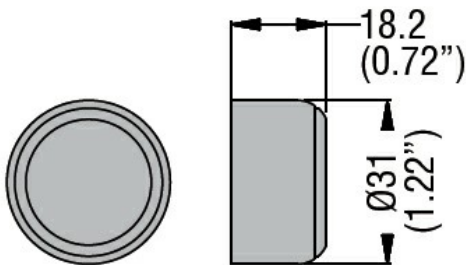

Product designation

Rubber boot for
buttons LPC
B2/3..., LPC
BL2... and LPC
R2...
LPXAU148

Product type designation

General characteristics

Colour

White

Mechanical features

Weight

g 9

Dimensions

Certifications and compliance

Compliance

/

Certificates

/

ETIM classification

ETIM 8.0

EC002040 -
Protective cap for
command
devices