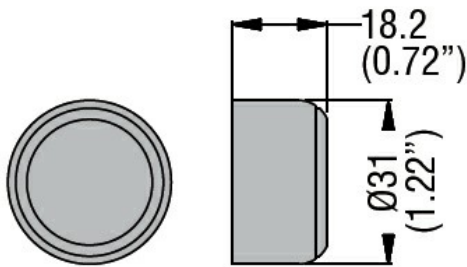

Product designation

Rubber boot for
buttons LPC
B2/3..., LPC
BL2... and LPC
R2...
LPXAU146

Product type designation

General characteristics

Colour

Blue

Mechanical features

Weight

g 9

Dimensions

Certifications and compliance

Compliance

/

Certificates

/

ETIM classification

ETIM 8.0

EC002040 -
Protective cap for
command
devices