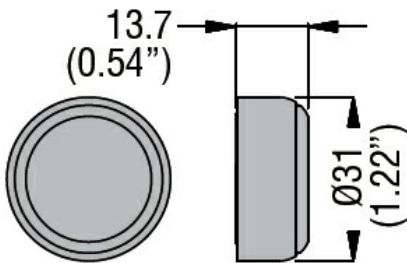

Rubber boot for  
flush button LPC  
B1/BL1/R1..  
LPXAU138

Product designation

Product type designation

**General characteristics**

Colour White

**Mechanical features**

Weight g 6

**Dimensions**