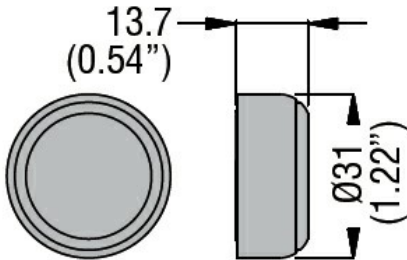

|                                |  |
|--------------------------------|--|
| Product designation            | Rubber boot for flush button LPC B1/BL1/R1.. |
| Product type designation       | LPXAU137                                     |
| <b>General characteristics</b> |  |
| Colour                         | Transparent                                  |
| <b>Mechanical features</b>     |  |
| Weight                         | g 6  |
| <b>Dimensions</b>              |  |