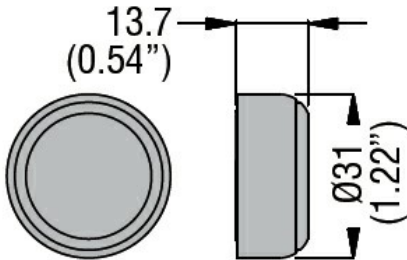

Product designation	Rubber boot for flush button LPC B1/BL1/R1..
Product type designation	LPXAU136
General characteristics	
Colour	Blue
Mechanical features	
Weight	g 6
Dimensions	

Certifications and compliance