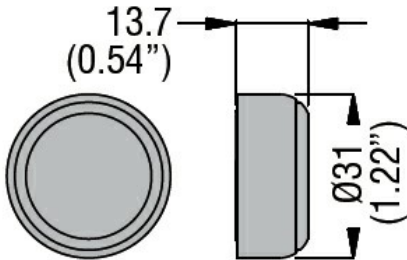

Product designation	Rubber boot for flush button LPC B1/BL1/R1..
Product type designation	LPXAU135
General characteristics	
Colour	Yellow
Mechanical features	
Weight	g 6
Dimensions	

Certifications and compliance