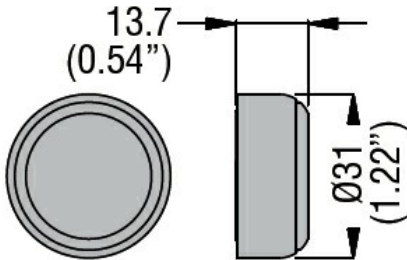

Product designation	Rubber boot for flush button LPC B1/BL1/R1.. LPXAU134
Product type designation	LPXAU134
General characteristics	
Colour	Red
Mechanical features	
Weight	g 6
Dimensions	

Certifications and compliance