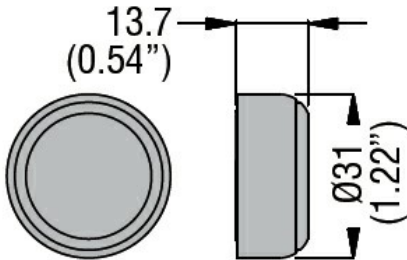

Product designation	Rubber boot for flush button LPC B1/BL1/R1..
Product type designation	LPXAU133
<b>General characteristics</b>	
Colour	Green
<b>Mechanical features</b>	
Weight	g 6
<b>Dimensions</b>	