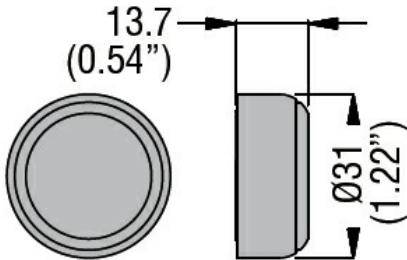

| | |
|--------------------------------|---|
| Product designation | Rubber boot for flush button LPC B1/BL1/R1.. LPXAU132 |
| Product type designation | LPXAU132 |
| General characteristics | |
| Colour | Black |
| Mechanical features | |
| Weight | g 6 |
| Dimensions | |