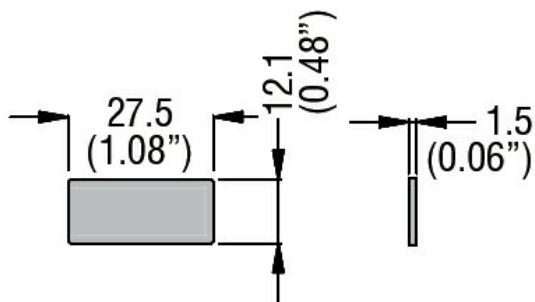

Product designation	Labels
Product type designation	LPXA...2...
Mechanical features	
Weight	g 0.001
Dimensions	

Certifications and compliance	
Compliance	/
Certificates	/

ETIM classification	
ETIM 8.0	EC000624 - Text plate for command devices