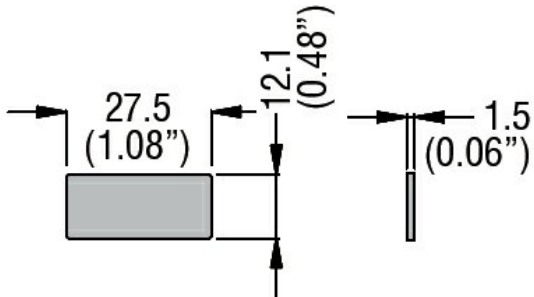

Product designation		Labels
Product type designation		LPXA...2...
Mechanical features		
Weight	g	0.001
Dimensions		

Certifications and compliance		
Compliance	/	
Certificates	/	

ETIM classification		
ETIM 8.0		EC000624 - Text plate for command devices