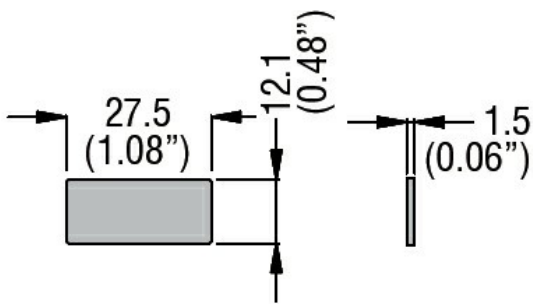

Product designation	Labels
Product type designation	LPXA...2...
Mechanical features	
Weight	g 0.001
Dimensions	

Certifications and compliance	
Compliance	/
Certificates	/

ETIM classification	
ETIM 8.0	EC000624 - Text plate for command devices