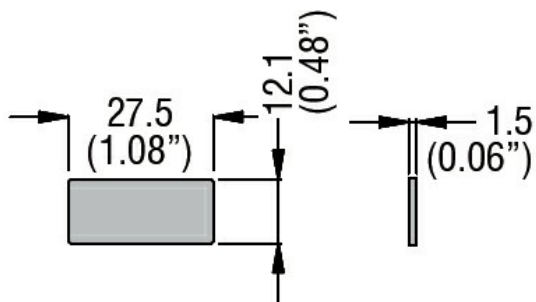

AVANTI

Product designation	Labels
Product type designation	LPXA...2...

Mechanical features

Weight	g	0.001
--------	---	-------

Dimensions

Certifications and compliance

Compliance

/