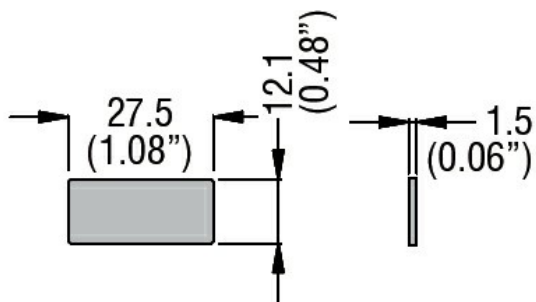

**PRESENZA
TENSIONE**

Product designation	Labels
Product type designation	LPXA...2...
Mechanical features	
Weight	g 0.001
Dimensions	

Certifications and compliance	
Compliance	/
Certificates	/

ETIM classification	
ETIM 8.0	EC000624 - Text plate for command devices