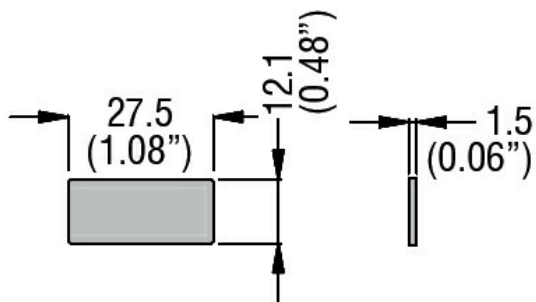

IN SERVIZIO

Product designation	Labels
Product type designation	LPXA...2...

Mechanical features

Weight	g	0.001
--------	---	-------

Dimensions

Certifications and compliance

Compliance	/
------------	---

Certificates	/
--------------	---

ETIM classification

ETIM 8.0	EC000624 - Text plate for command devices
----------	---